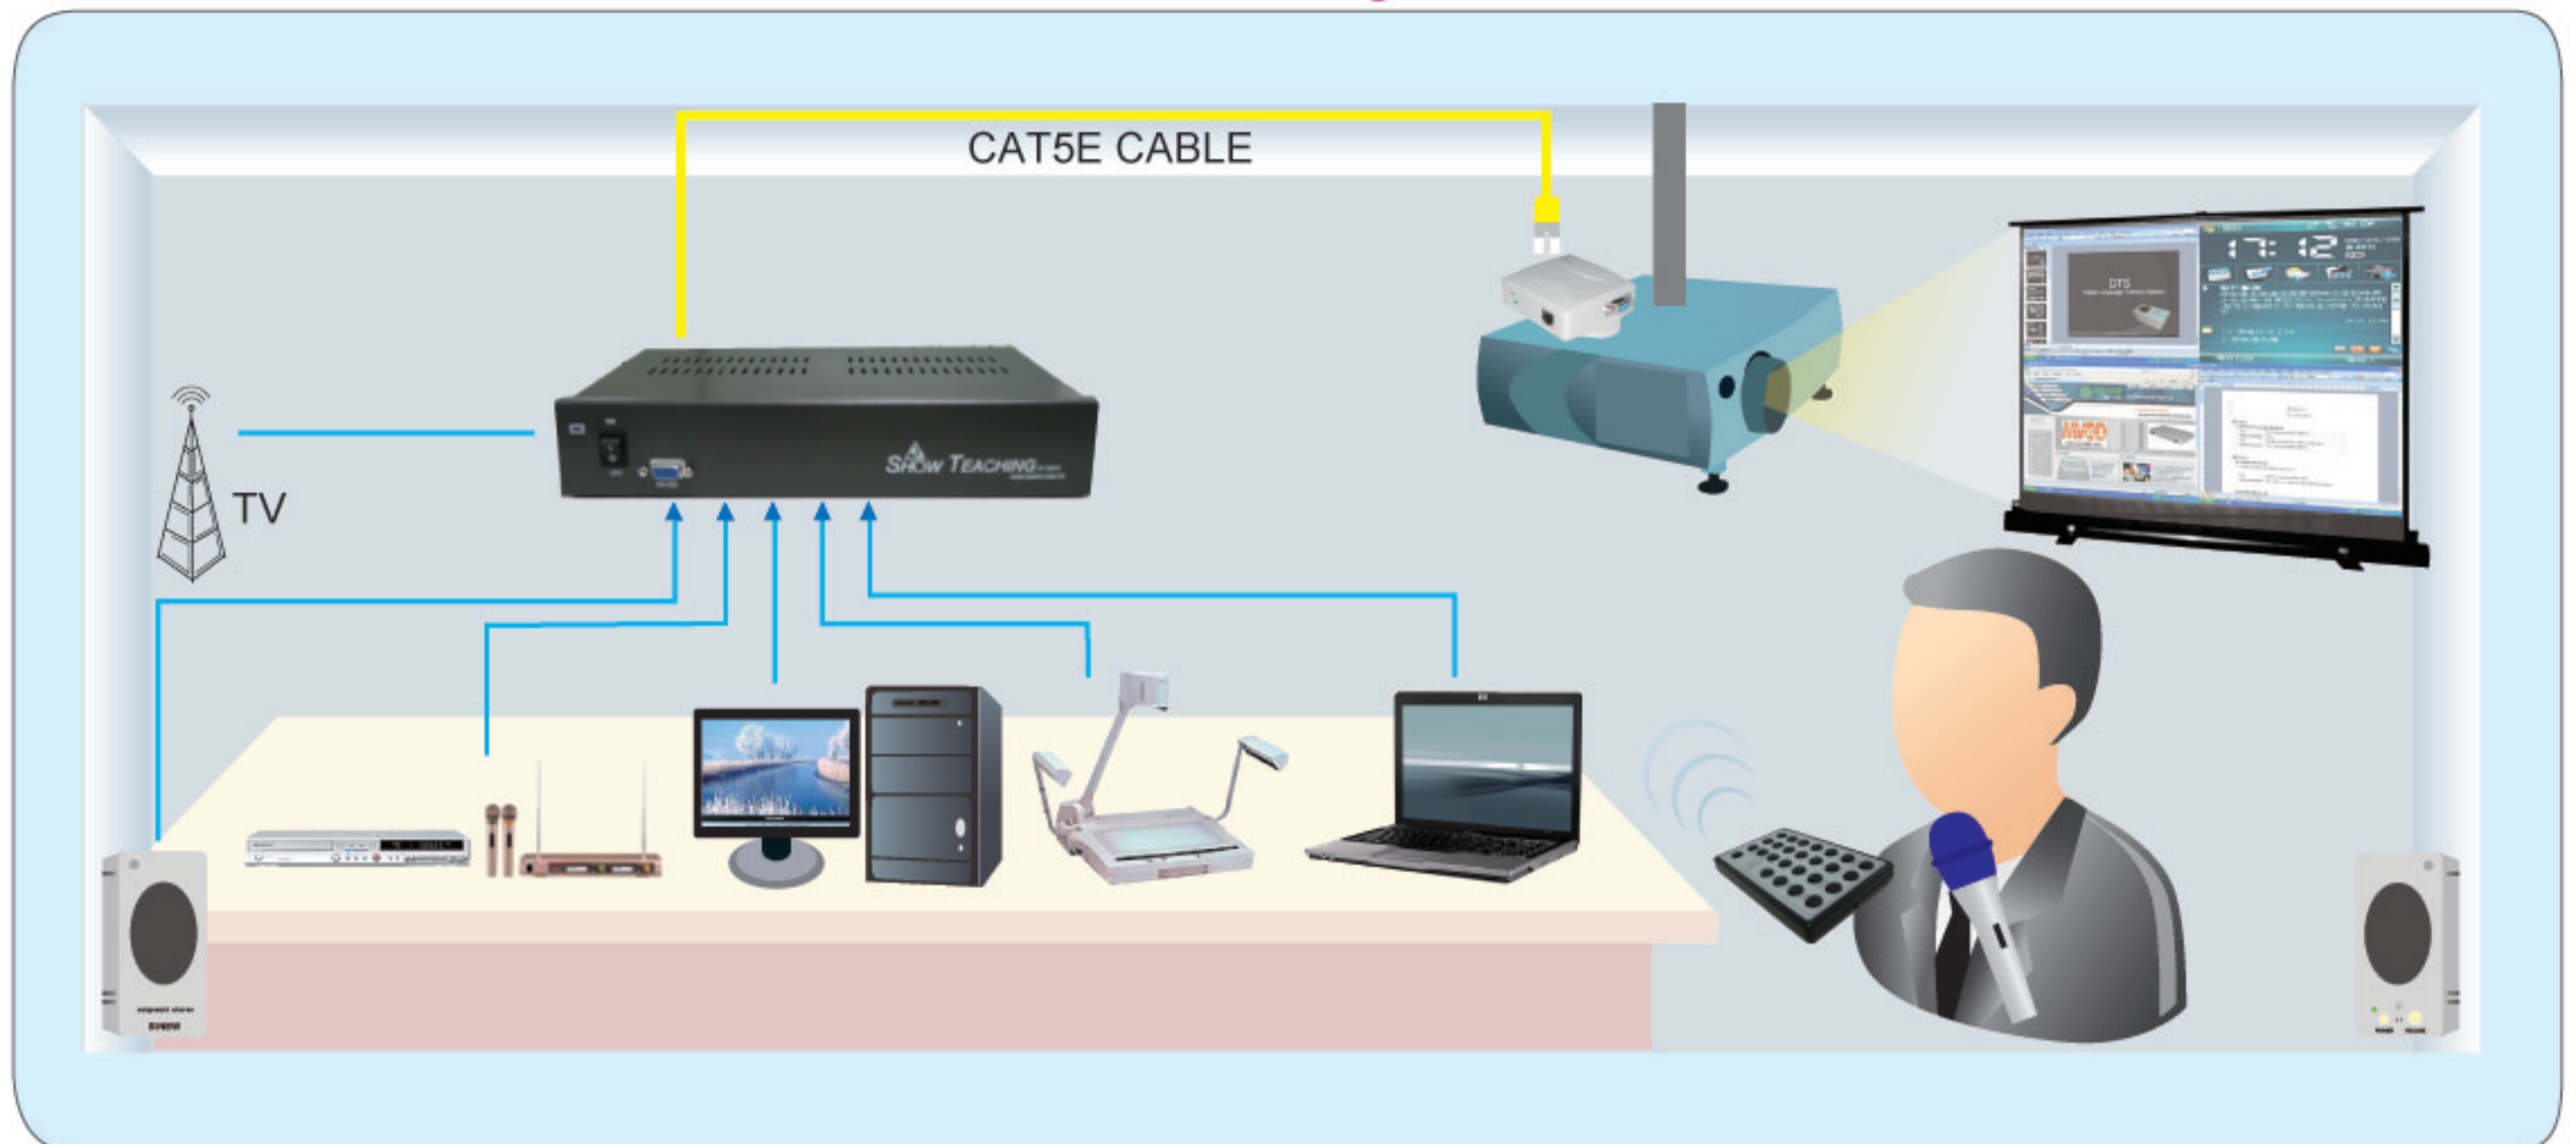

ES Easy Show

Easy-use Remote Controller

- VGA/AV/MIC devices integrated control function to have a simpler and easier operation.
- TV channel selection (2~125ch).
- AV source & MIC volume control.

Multiple VGA /AV devices integration

Specification

- 2 VGA inputs to connect PC/NB.
- 2 VGA outputs to connect LCD or projector.
- 1 AV (RCA) input to connect DVD/VCD player.
- 1 AV (RCA) output to connect LCD-TV and speaker.
- 1 TV input to connect CATV.
- 2 MIC inputs to connect microphones.

Features:

- Integrate multiple sources such as PC/NB/DVD/TV.
- Easily control integrated VGA/AV devices by remote controller.
- With TV tuner to play CATV and change TV channel freely.
- With build-in amplifier to connect speaker directly.
- Transmitting signals to projector by one CAT5E cable.