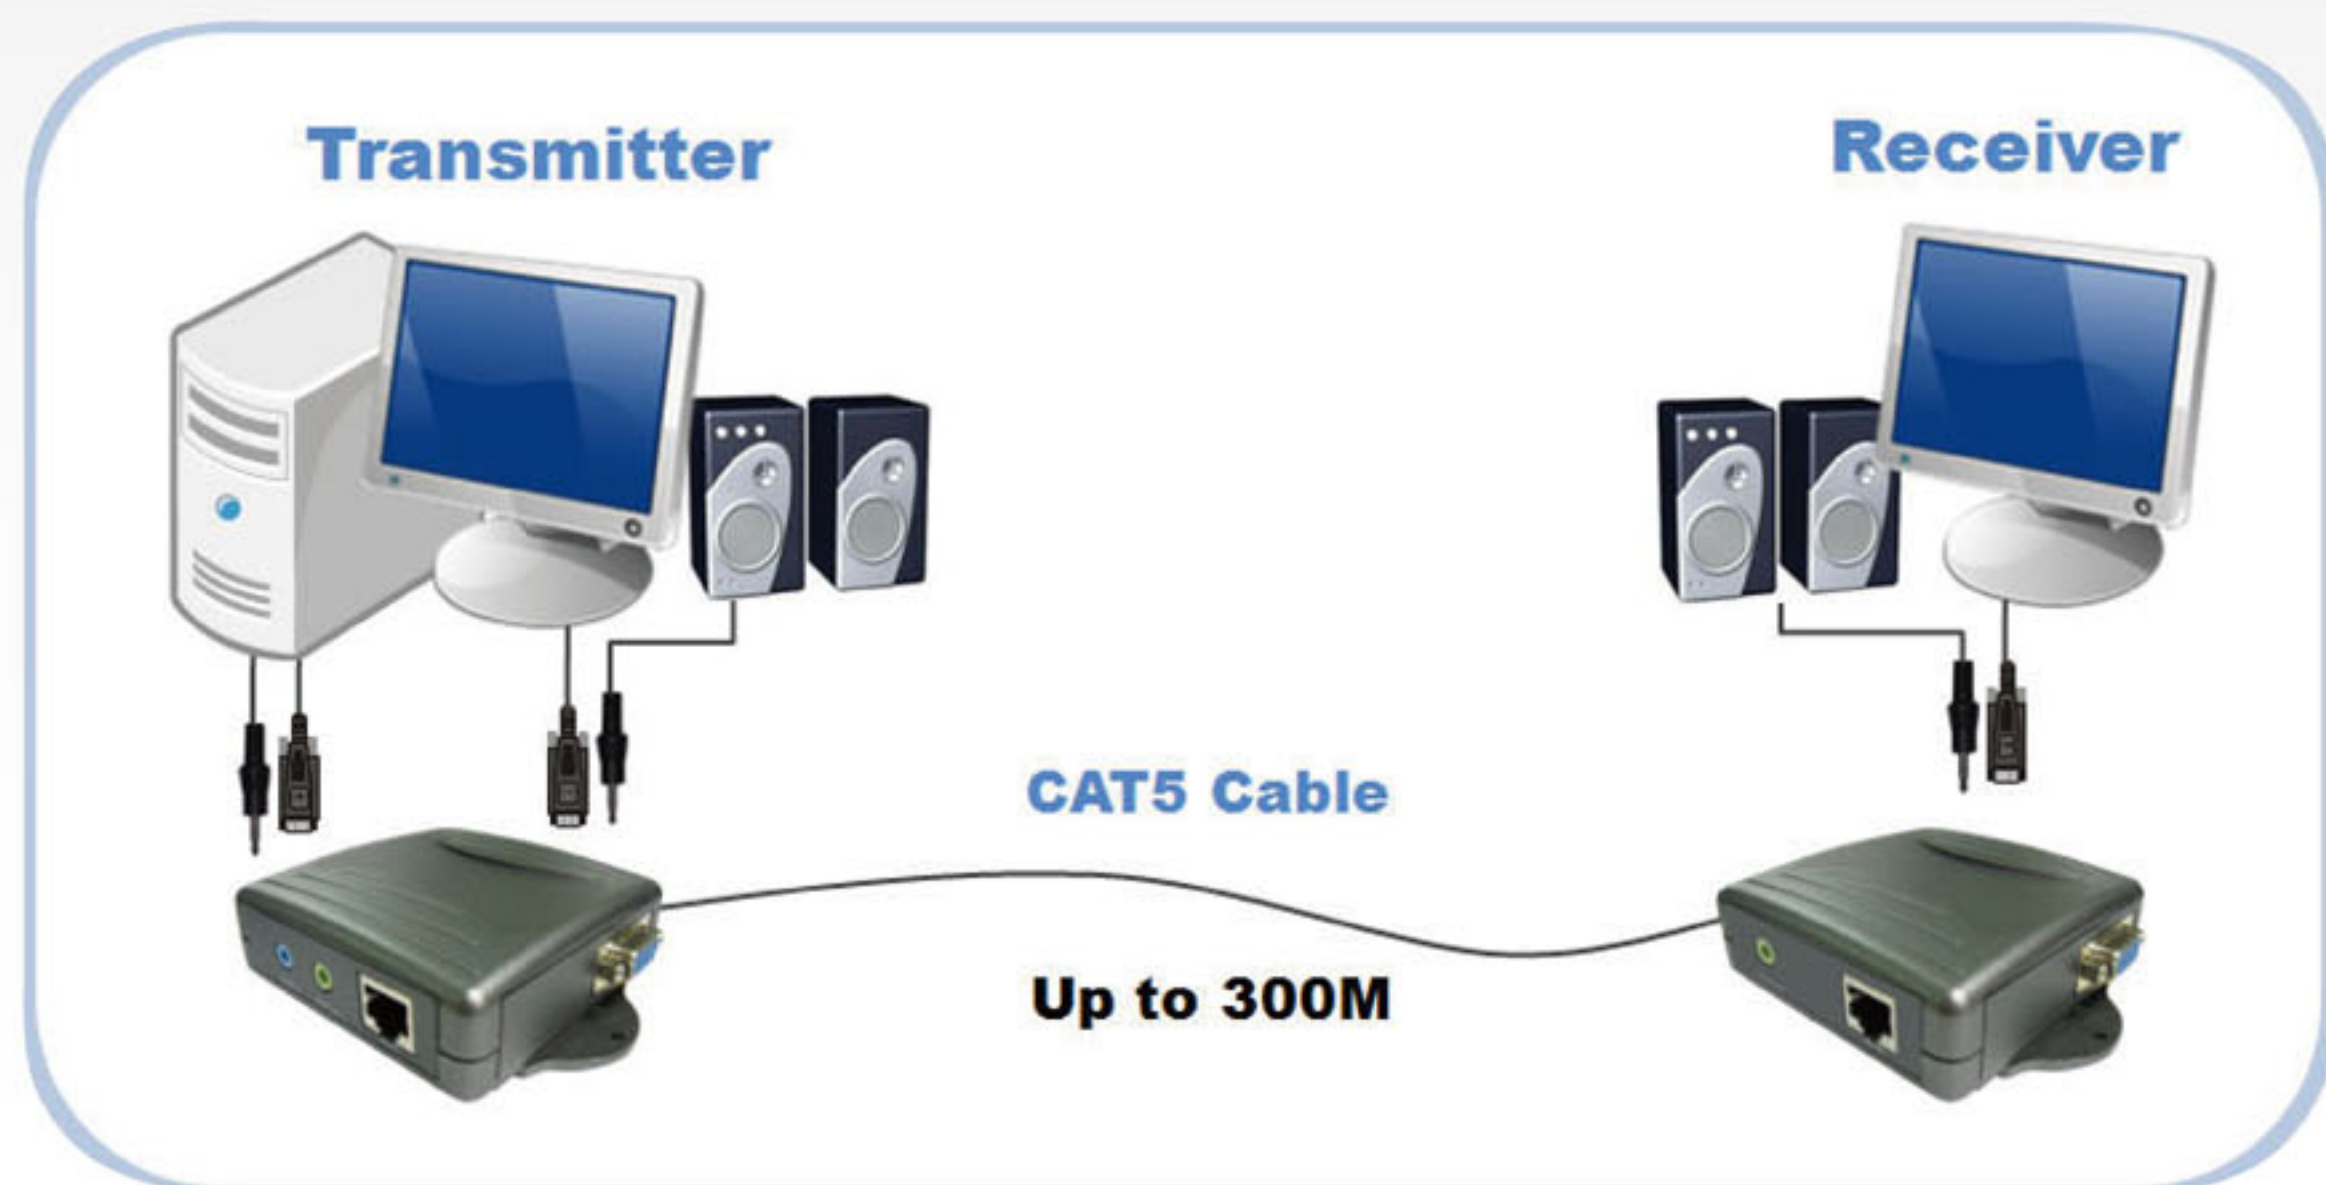

VGA Extender

VGA
Audio
Extension
300M
Up to
1920x1080

Features

- Each set includes one Transmitter and one Receiver.
- VGA/AUDIO signal transmit via one Cat5E cable.
- Support resolution up to 1920*1080(100M/330ft)
- Support Max Distance up to 300M/1000ft(1600*1200)
- Built in focus and gain adjustment at receiver.
- Application for digital signage, projector extension, airports, supermarket, train/bus station, etc.
- Optional splitters support multiple VGA/Audio outputs.

Application

Specification

Model	PTP-3088B-8	PTP-3088B-16	PTP-308B	PTP-108B-300M	PTP-108B1
Local / Remote	Transmitter			Receiver	
Video input	HDB-15 Male x 1	HDB-15 Male x 1	HDB-15 Male x 1	N/A	
Audio input	3.5mm Stereo Jack x 1			N/A	
MIC input	3.5mm Stereo jack x 1		N/A	N/A	
Video Output	HDB-15 Male x 1			HDB-15 Male x 1	HDB-15 Male x 1
Audio Output	3.5mm Stereo Jack x 1			3.5mm Stereo jack x 1	3.5mm Stereo jack x 1
Remote Out	RJ-45 x 8	RJ-45 x 16	RJ-45 x 1	RJ-45 x 1	
Extension	300m			1600x1200@300m(1000ft)	60m
Max Resolution	1920 x 1080			1920x1080@100m(330ft)	1920x1080@60m(200ft)
POWER	DC 12V/0.5A				
SIZE(L x W x H)	276 x 90 x 30	276 x 90 x 49	90 x 111 x 30 (mm)		