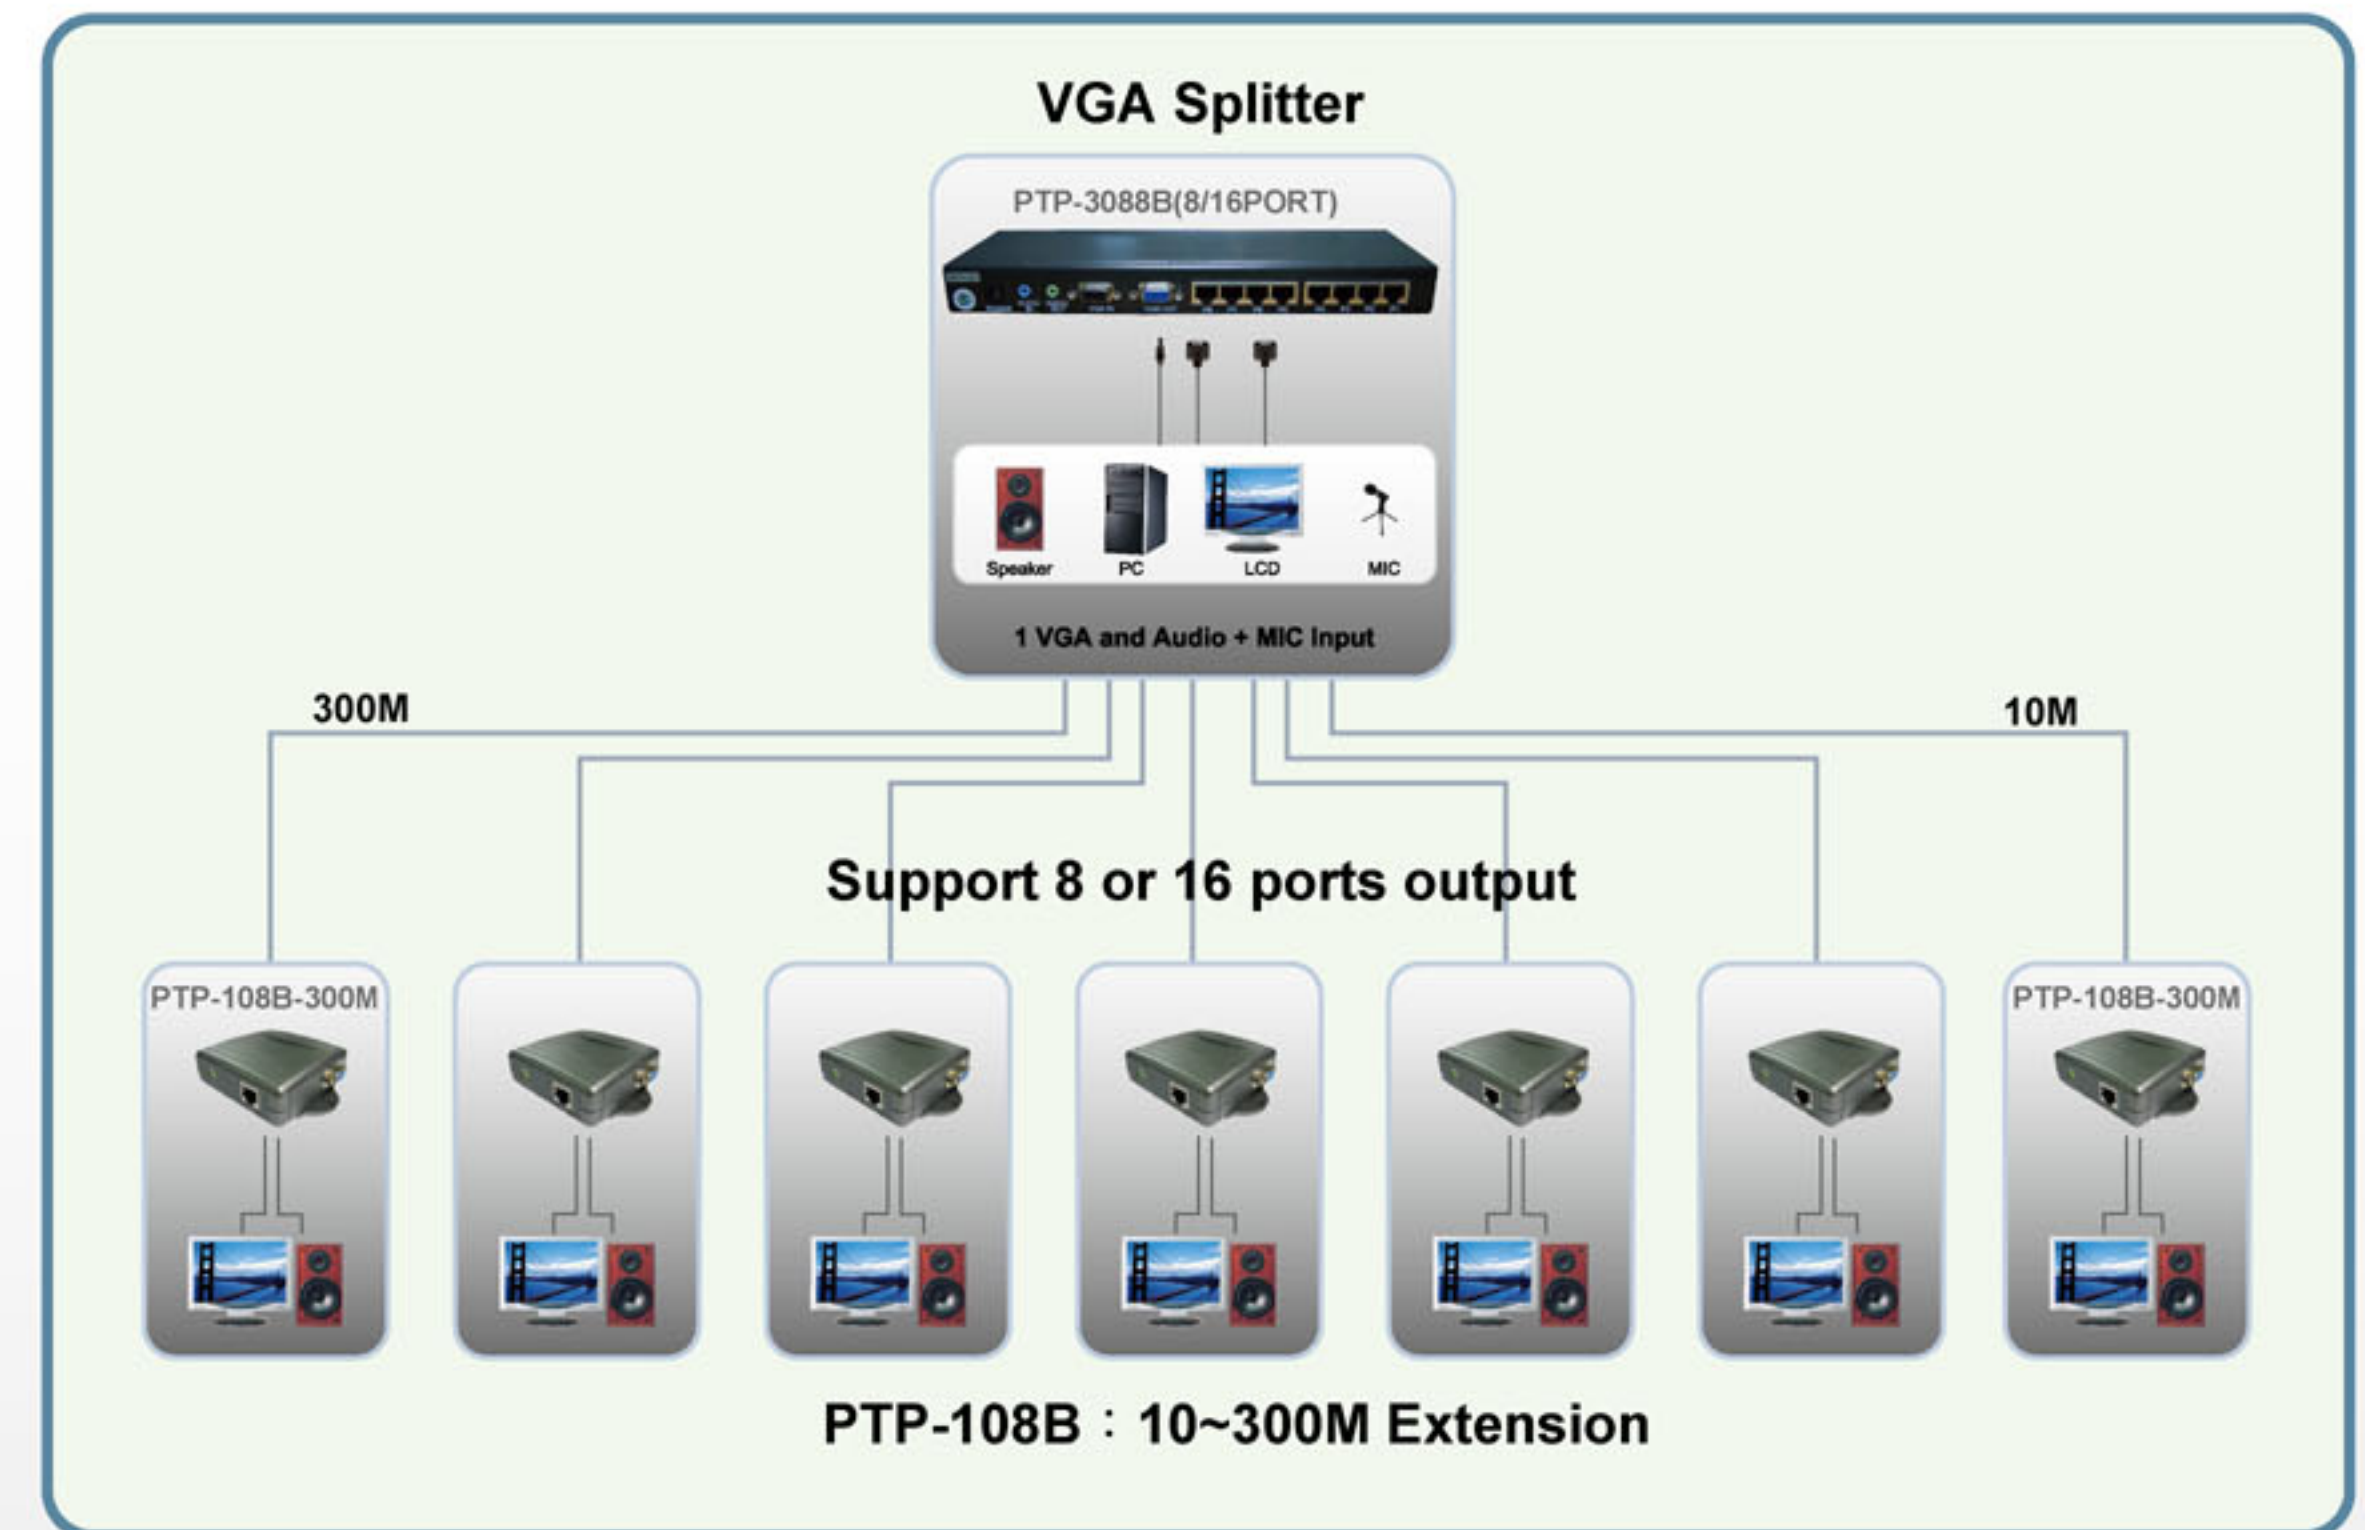

VGA Extender

VGA
Audio
Extension
300M
Up to
1920x1080

Features

- Each set includes one Transmitter and one Receiver.
- VGA/AUDIO signal transmit via one Cat5E cable.
- Support resolution up to 1920*1080(100M/330ft)
- Support Max Distance up to 300M/1000ft(1600*1200)
- Built in focus and gain adjustment at receiver.
- Application for digital signage, projector extension, airports, supermarket, train/bus station, etc.
- Optional splitters support multiple VGA/Audio outputs.

Application

Specification

Model	PTP-3088B-8	PTP-3088B-16	PTP-308B	PTP-108B-300M	PTP-108B1
Local / Remote	Transmitter			Receiver	
Video input	HDB-15 Male x 1	HDB-15 Male x 1	HDB-15 Male x 1	N/A	
Audio input	3.5mm Stereo Jack x 1			N/A	
MIC input	3.5mm Stereo jack x 1		N/A	N/A	
Video Output	HDB-15 Male x 1			HDB-15 Male x 1	HDB-15 Male x 1
Audio Output	3.5mm Stereo Jack x 1			3.5mm Stereo jack x 1	3.5mm Stereo jack x 1
Remote Out	RJ-45 x 8	RJ-45 x 16	RJ-45 x 1	RJ-45 x 1	
Extension	300m			1600x1200@300m(1000ft)	60m
Max Resolution	1920 x 1080			1920x1080@100m(330ft)	1920x1080@60m(200ft)
POWER	DC 12V/0.5A				
SIZE(L x W x H)	276 x 90 x 30	276 x 90 x 49	90 x 111 x 30 (mm)		