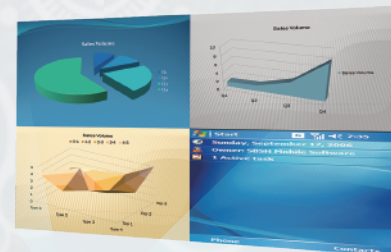

VPS-Mini2

Video Presentation System

Feature

4-1 Split Screen Projection

Allow maximum 4 users to project on the same screen at the same time.

Plug & Play

With Plug & Play function, NB Video Presentation System can easily connect your PC/NB and project immediately.

High Compatibility

Compatible with Windows series OS such as Windows XP/Vista/7, Windows Mobile 5/6, Mac OSX 10.5 and above

Projection Quality Management

Option to have better image-quality or faster-performance projection.

High Efficiency

Fastest projection speed in the world which can reach 25-30fps.

Specification

Standards	IEEE 802.11b/g/n 2.4GHz IEEE 802.3(10BASE-T)/IEEE 802.3u(100BASE-TX)
Wireless channel	11(US, Canada); 13(Europe); 14(Japan)
Data Rate	Wireless: Up to 150Mbps
Protocol	TCP/IP
IP configuration	Automatic: DHCP Manual: Static IP address
Management:	Web-based configuration
Security	IEEE Standard 64/128 bit WEP/WPA/WPA2 PSK
Wireless Link Coverag	Up to 300 feet/100 meters, depends on environment
Supported PC/Laptop Resolution	SVGA (800x600) / XGA (1024x768) / SXGA (1280x1024) WXGA (1280x768) / WSXGA (1440x900, 1600x1024) / UXGA (1600x1200) WUXGA (1920x1200) / QXGA (2048x1536) / Others
Supported Output Resolution	SVGA (800x600) / XGA (1024x768) / WXGA(1280x768) / WXGA+(1280x800)
Supported Windows Account Right	Administrators, Limited User, Guest
Supported Operation System	Windows XP/Vista/7, Windows Mobile 5/6, Mac OSX 10.5 and above
Power	External Power adaptor 5V DC input 1.2A
Interface	15Pin VGA / Reset Button
LED	Power
Mechanical	Dimension: 92.3 x 40 x 22 mm Weight: 52.2 g