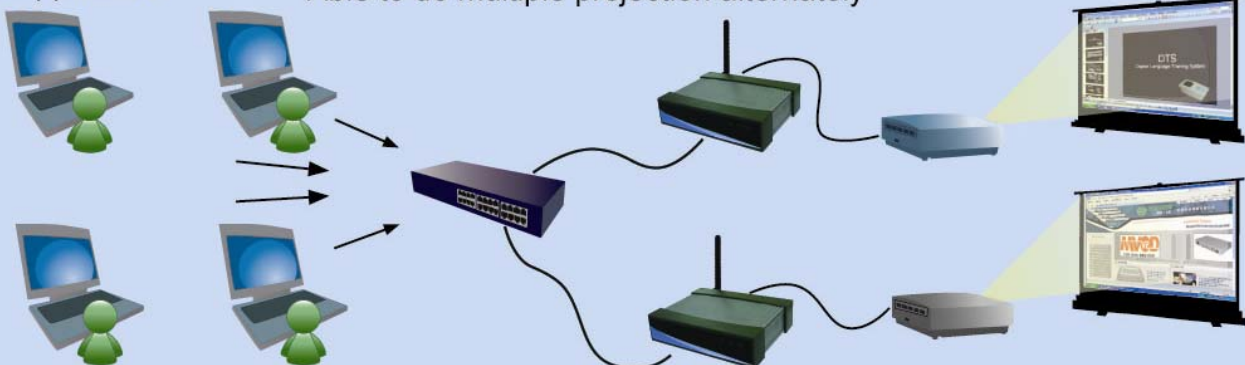

More Application

Able to do multiple projection alternately

What we offer are not only qualified solutions but also skilled technical support backs up to every valued client.

E-mail : expo@mail.sinew.com.tw

<http://www.sinew.com.tw>

TEL : 886-4-23818687