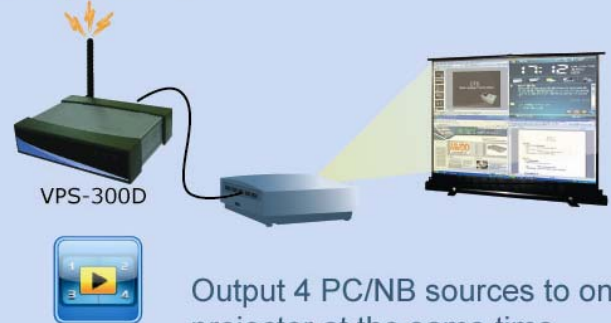

VPS Video Presentation System

VPS-300D Diagram

Plug & Show - Do projection in few minutes without downloading or installing driver.

Wireless Transmission

Transmit signal through Wi-Fi.
No need to install cable.

4-1 Split Screen

Output 4 PC/NB sources to one projector at the same time.

VPS-300D Specification

Dimension	120mm(W) * 139mm(D) * 28mm(H)
Wireless Standards	IEEE 802.11g
LAN Standards	IEEE 802.11u
Management	Web-based Configuration
Security	IEEE Standard 64/128 bit WEP
Power	DC5V,2.5A
Utility installation	Plug and Show, or download from Web
Supported OS	Win 2K, XP, Vista, WinCE