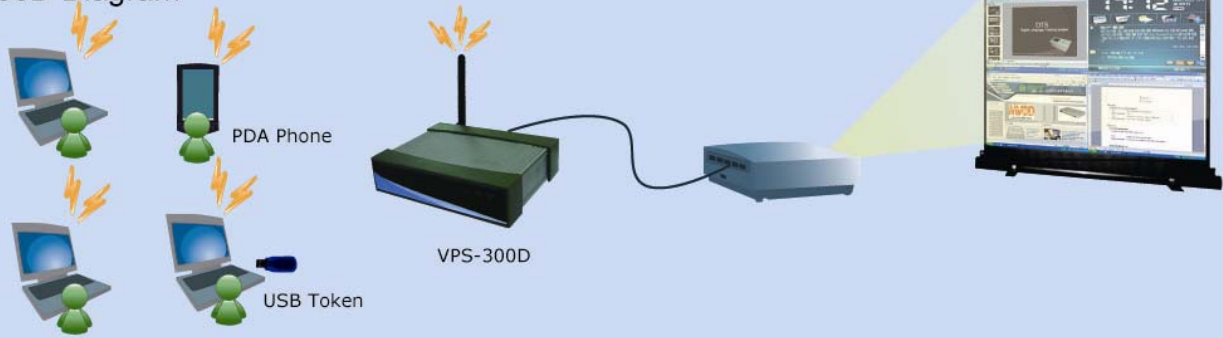

VPS Video Presentation System

VPS-300D Diagram

Plug & Show - Do projection in few minutes without downloading or installing driver.

Wireless Transmission

Transmit signal through Wi-Fi.
No need to install cable.

4-1 Split Screen

Output 4 PC/NB sources to one projector at the same time.

VPS-300D Specification

Dimension	120mm(W) * 139mm(D) * 28mm(H)
Wireless Standards	IEEE 802.11g
LAN Standards	IEEE 802.11u
Management	Web-based Configuration
Security	IEEE Standard 64/128 bit WEP
Power	DC5V,2.5A
Utility installation	Plug and Show, or download from Web
Supported OS	Win 2K, XP, Vista, WinCE